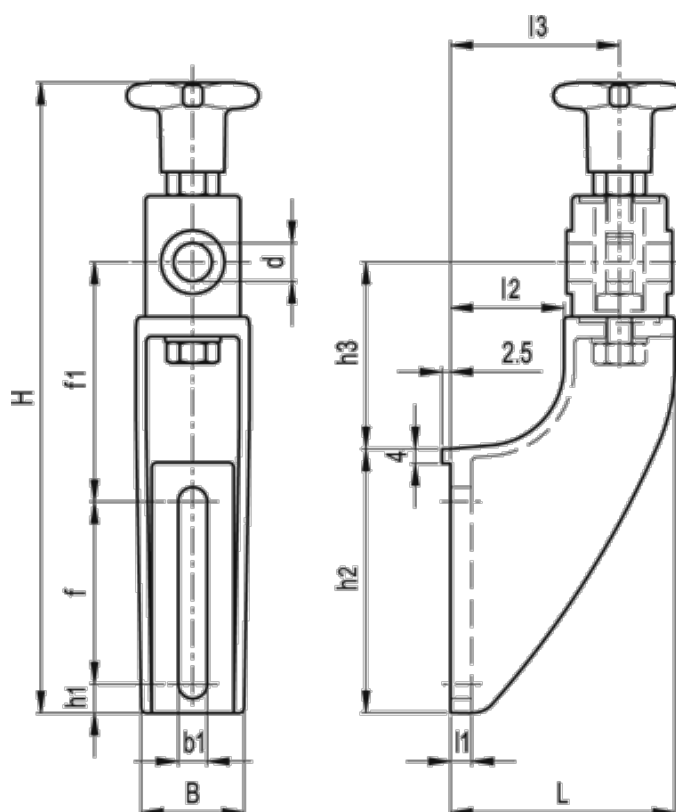

Data Sheet

Article number: 2310419755

Description: E+G Adjustable guide rail bracket
SPR.V-12-A

Measures

B = 37	h3 = 60
b1 = 11	L = 70
d = 12	l1 = 8
f = 42	l2 = 30
f1 = 78	l3 = 50
H = 203	Weight (g) = 255
h1 = 15	
h2 = 76	